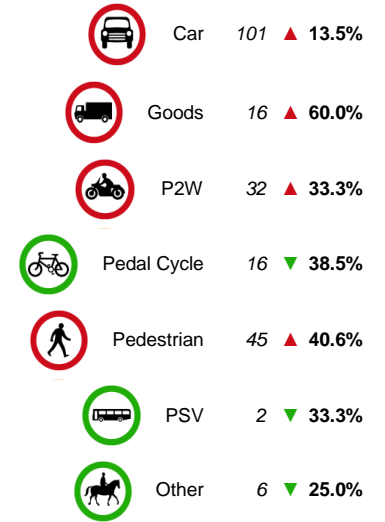

DONCASTER : 2022

TOTAL CASUALTIES = 761 ▲ 1.3% COMPARED TO 2021

PERCENTAGE OF 2022 TOTAL

	2021	2022
0-16	88 ▲	122
KSI	28 ▲	36
17-24	130 ▲	131
KSI	35 ▲	41
25-59	411 ▼	382
KSI	100 ▲	101
60+	102 ▲	113
KSI	24 ▲	36

KSI CASUALTIES BY ROAD USER

TOTAL CASUALTIES BY ROAD USER

CASUALTIES - CAR OR NON CAR

[RETURN TO SELECTION CRITERIA](#)