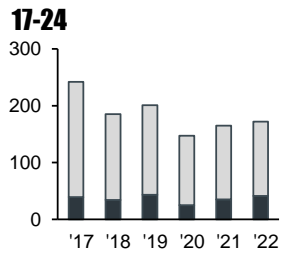

DONCASTER : 2022

TOTAL CASUALTIES = 761 ▲ 1.3% COMPARED TO 2021

PERCENTAGE OF 2022 TOTAL

	2021	2022
0-16	88 ▲	122
KSI	28 ▲	36
17-24	130 ▲	131
KSI	35 ▲	41
25-59	411 ▼	382
KSI	100 ▲	101
60+	102 ▲	113
KSI	24 ▲	36

KSI CASUALTIES BY ROAD USER

TOTAL CASUALTIES BY ROAD USER

CASUALTIES - CAR OR NON CAR

[RETURN TO SELECTION CRITERIA](#)