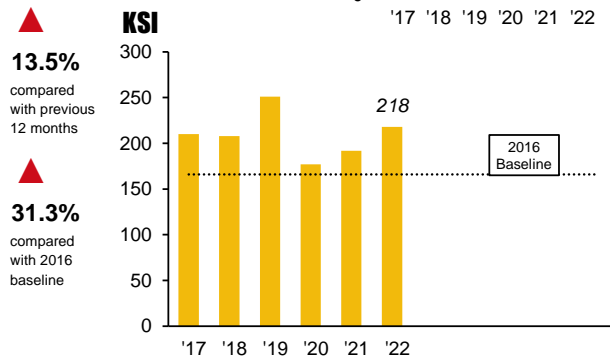

DONCASTER : 2022

TOTAL CASUALTIES = 761 ▲ 1.3% COMPARED TO 2021

PERCENTAGE OF 2022 TOTAL

	2021	2022
0-16	88 ▲	122
KSI	28 ▲	36
17-24	130 ▲	131
KSI	35 ▲	41
25-59	411 ▼	382
KSI	100 ▲	101
60+	102 ▲	113
KSI	24 ▲	36

KSI CASUALTIES BY ROAD USER

TOTAL CASUALTIES BY ROAD USER

CASUALTIES - CAR OR NON CAR

[RETURN TO SELECTION CRITERIA](#)