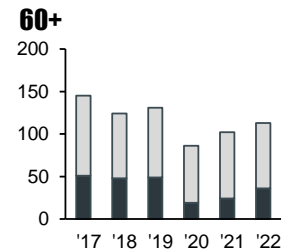

DONCASTER : 2022

TOTAL CASUALTIES = 761 ▲ 1.3% COMPARED TO 2021

PERCENTAGE OF 2022 TOTAL

	2021	2022
0-16	88 ▲	122
KSI	28 ▲	36
17-24	130 ▲	131
KSI	35 ▲	41
25-59	411 ▼	382
KSI	100 ▲	101
60+	102 ▲	113
KSI	24 ▲	36

KSI CASUALTIES BY ROAD USER

TOTAL CASUALTIES BY ROAD USER

CASUALTIES - CAR OR NON CAR

[RETURN TO SELECTION CRITERIA](#)