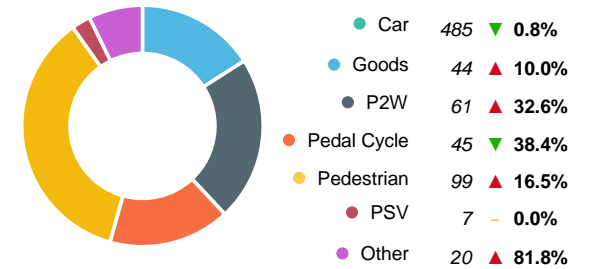

DONCASTER : 2022

TOTAL CASUALTIES = 761 ▲ 1.3% COMPARED TO 2021

PERCENTAGE OF 2022 TOTAL

	2021	2022
0-16	88 ▲	122
KSI	28 ▲	36
17-24	130 ▲	131
KSI	35 ▲	41
25-59	411 ▼	382
KSI	100 ▲	101
60+	102 ▲	113
KSI	24 ▲	36

KSI CASUALTIES BY ROAD USER

TOTAL CASUALTIES BY ROAD USER

CASUALTIES - CAR OR NON CAR

[RETURN TO SELECTION CRITERIA](#)