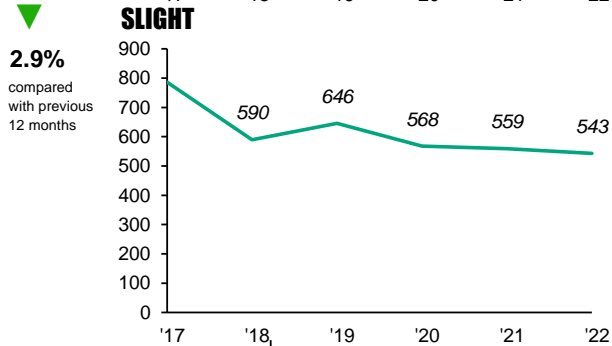

DONCASTER : 2022

TOTAL CASUALTIES = 761 ▲ 1.3% COMPARED TO 2021

PERCENTAGE OF 2022 TOTAL

	2021	2022
0-16	88 ▲	122
KSI	28 ▲	36
17-24	130 ▲	131
KSI	35 ▲	41
25-59	411 ▼	382
KSI	100 ▲	101
60+	102 ▲	113
KSI	24 ▲	36

KSI CASUALTIES BY ROAD USER

TOTAL CASUALTIES BY ROAD USER

CASUALTIES - CAR OR NON CAR

[RETURN TO SELECTION CRITERIA](#)