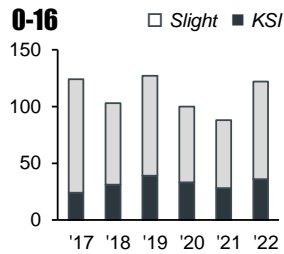

DONCASTER : 2022

TOTAL CASUALTIES = 761 ▲ 1.3% COMPARED TO 2021

PERCENTAGE OF 2022 TOTAL

	2021	2022
0-16	88 ▲	122
KSI	28 ▲	36
17-24	130 ▲	131
KSI	35 ▲	41
25-59	411 ▼	382
KSI	100 ▲	101
60+	102 ▲	113
KSI	24 ▲	36

KSI CASUALTIES BY ROAD USER

TOTAL CASUALTIES BY ROAD USER

CASUALTIES - CAR OR NON CAR

[RETURN TO SELECTION CRITERIA](#)