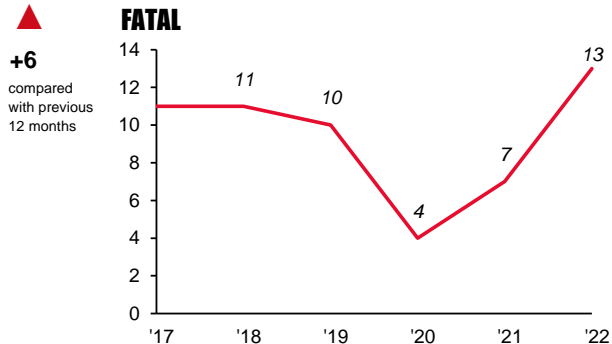

DONCASTER : 2022

TOTAL CASUALTIES = 761 ▲ 1.3% COMPARED TO 2021

PERCENTAGE OF 2022 TOTAL

	2021	2022
0-16	88 ▲	122
KSI	28 ▲	36
17-24	130 ▲	131
KSI	35 ▲	41
25-59	411 ▼	382
KSI	100 ▲	101
60+	102 ▲	113
KSI	24 ▲	36

KSI CASUALTIES BY ROAD USER

TOTAL CASUALTIES BY ROAD USER

CASUALTIES - CAR OR NON CAR

[RETURN TO SELECTION CRITERIA](#)