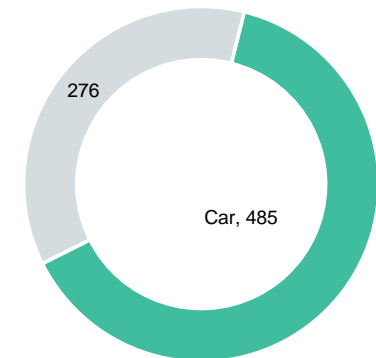

DONCASTER : 2022

TOTAL CASUALTIES = 761 ▲ 1.3% COMPARED TO 2021

PERCENTAGE OF 2022 TOTAL

	2021	2022
0-16	88 ▲	122
KSI	28 ▲	36
17-24	130 ▲	131
KSI	35 ▲	41
25-59	411 ▼	382
KSI	100 ▲	101
60+	102 ▲	113
KSI	24 ▲	36

KSI CASUALTIES BY ROAD USER

TOTAL CASUALTIES BY ROAD USER

CASUALTIES - CAR OR NON CAR

[RETURN TO SELECTION CRITERIA](#)