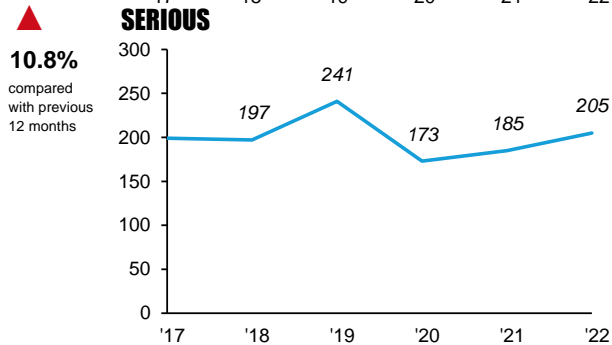

DONCASTER : 2022

TOTAL CASUALTIES = 761 ▲ 1.3% COMPARED TO 2021

PERCENTAGE OF 2022 TOTAL

	2021	2022
0-16	88 ▲	122
KSI	28 ▲	36
17-24	130 ▲	131
KSI	35 ▲	41
25-59	411 ▼	382
KSI	100 ▲	101
60+	102 ▲	113
KSI	24 ▲	36

KSI CASUALTIES BY ROAD USER

TOTAL CASUALTIES BY ROAD USER

CASUALTIES - CAR OR NON CAR

[RETURN TO SELECTION CRITERIA](#)