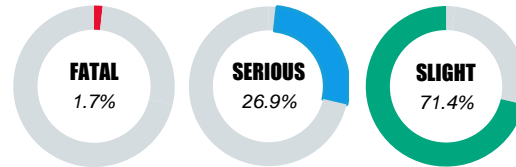

DONCASTER : 2022

TOTAL CASUALTIES = 761 ▲ 1.3% COMPARED TO 2021

PERCENTAGE OF 2022 TOTAL

	2021	2022
0-16	88 ▲	122
KSI	28 ▲	36
17-24	130 ▲	131
KSI	35 ▲	41
25-59	411 ▼	382
KSI	100 ▲	101
60+	102 ▲	113
KSI	24 ▲	36

KSI CASUALTIES BY ROAD USER

TOTAL CASUALTIES BY ROAD USER

CASUALTIES - CAR OR NON CAR

[RETURN TO SELECTION CRITERIA](#)